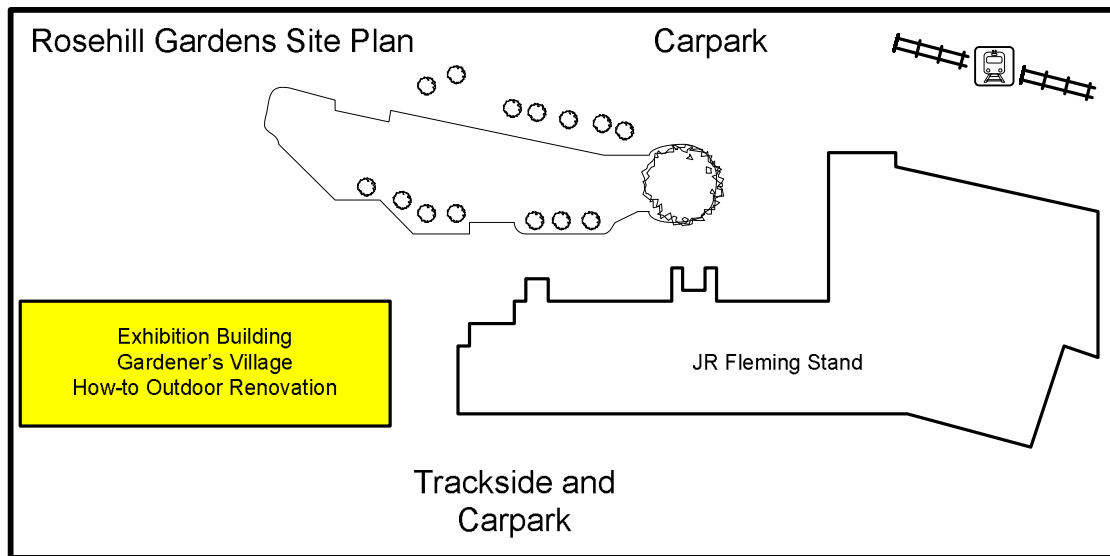

**Key**

- Outdoor Renovation (Orange box)
- Gardener's Village (Pink box)
- Feature (Blue grid box)
- Scale 3x3 (Green box)

Entry From Car Park

Contact  
 Ph: 02 9452 7575  
 sales@abcgardeningexpo.com.au