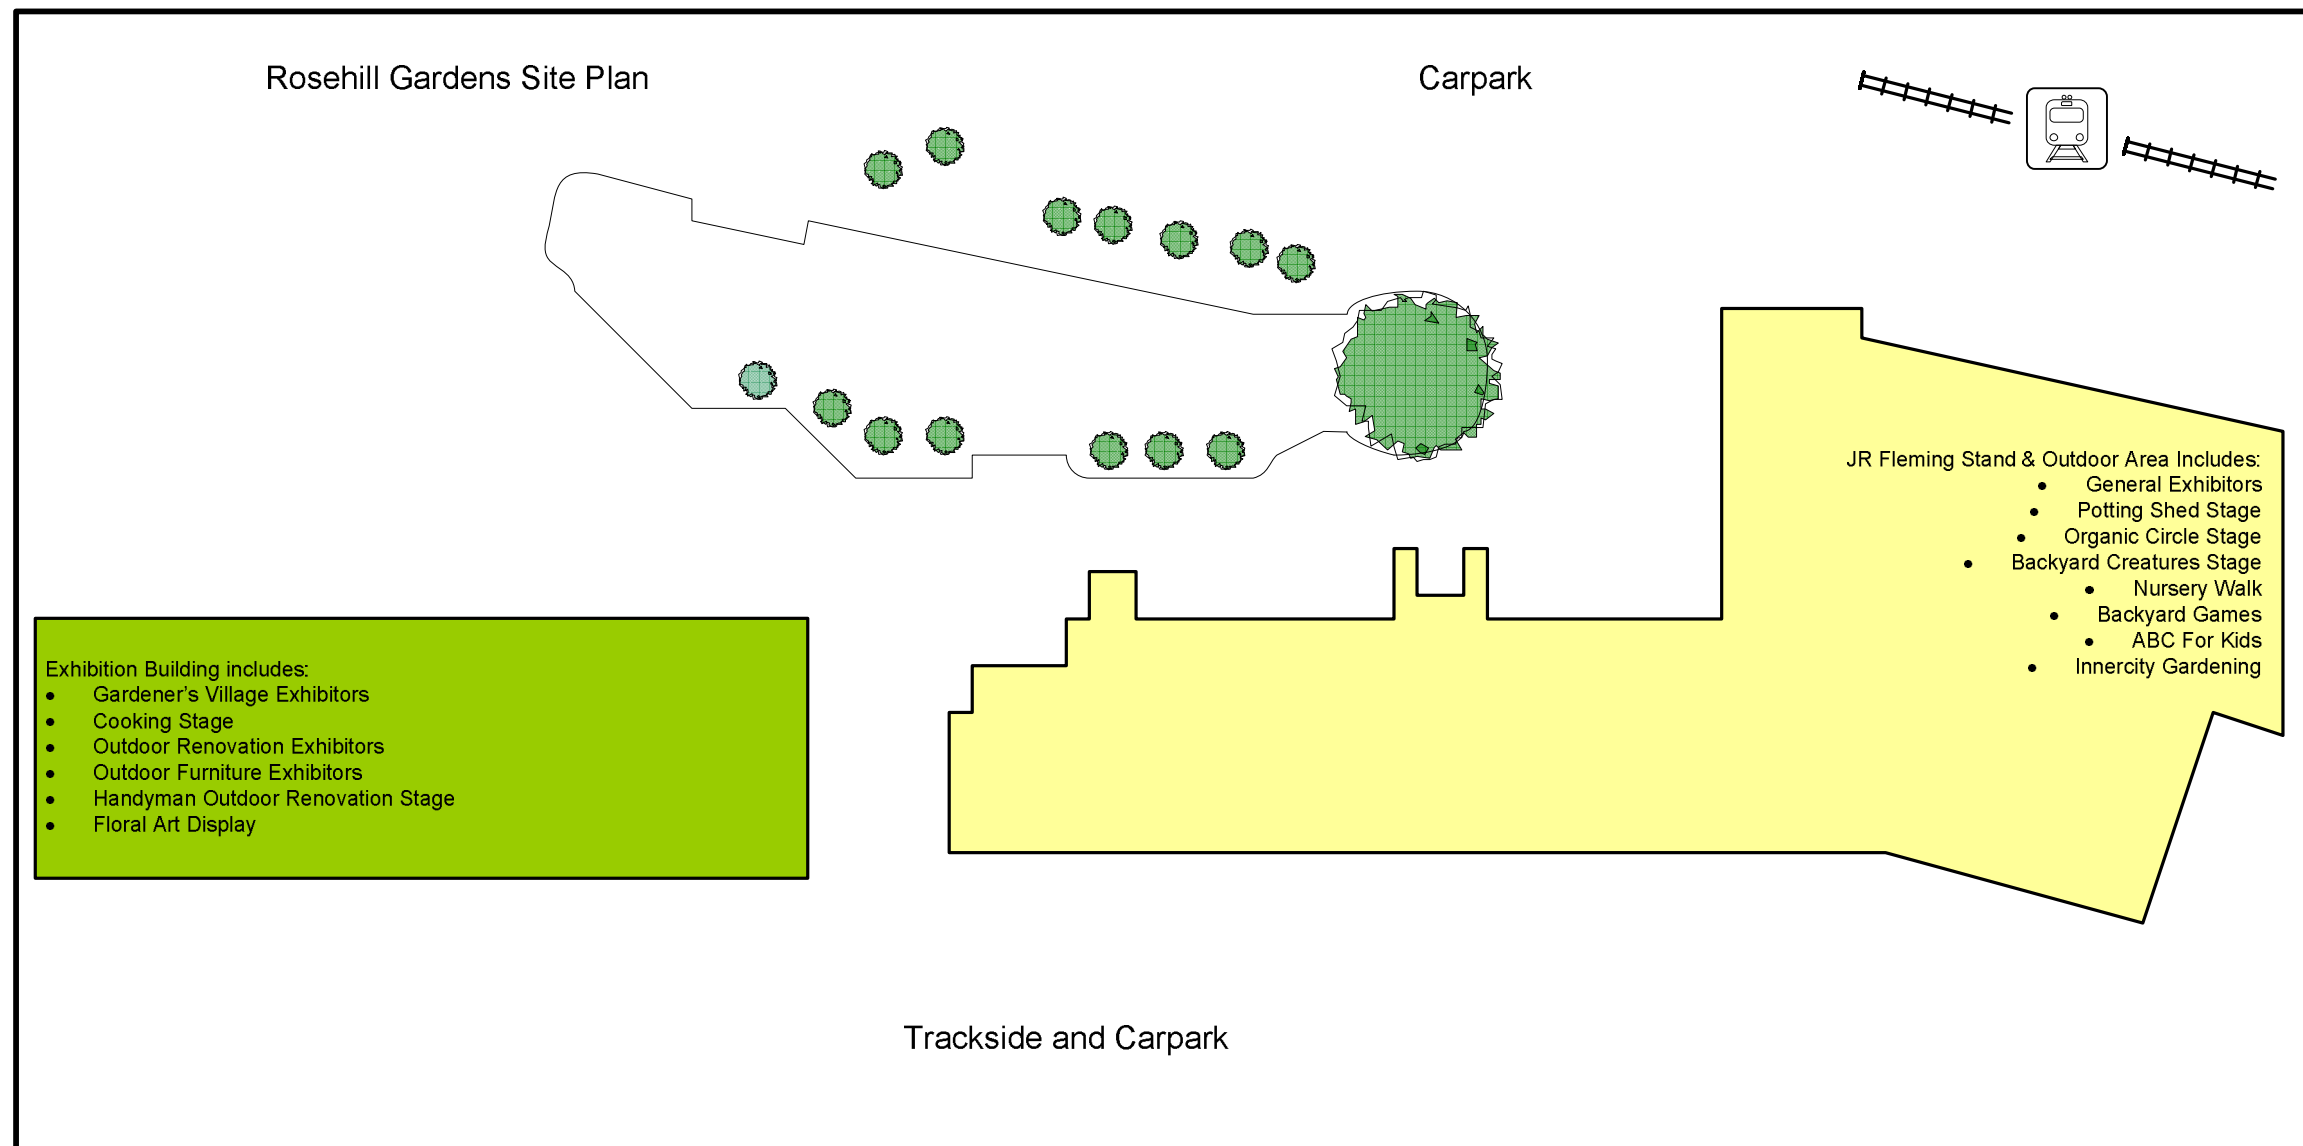

Contact
Ph: 02 9452 7575
sales@abcgardeningexpo.com.au

Plan Subject to Change without Notice
Version 100705

Organised by:

EXPERTISE EVENTS
Events with a personal touch