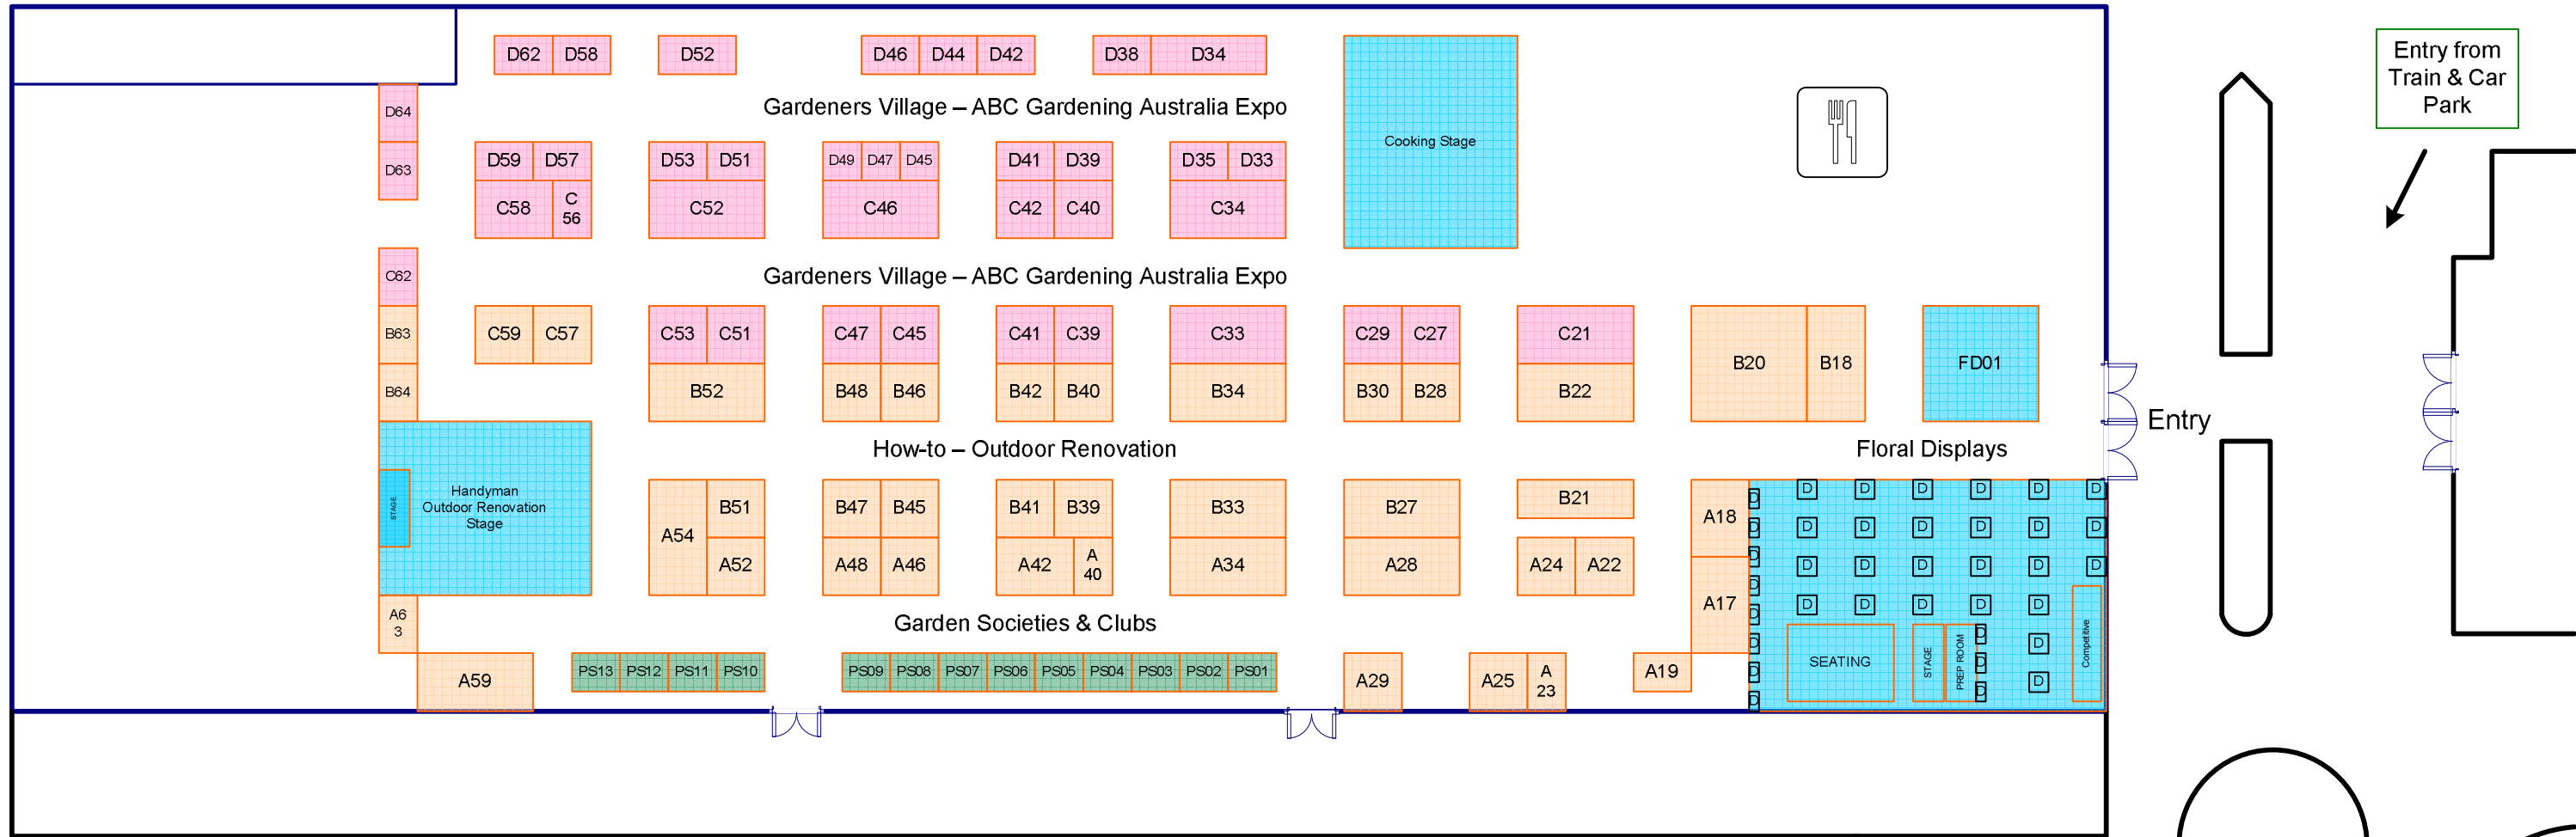

**Key**

- Outdoor Renovation (Orange box)
- Gardener's Village (Pink box)
- Feature (Blue grid box)
- Scale 3x3 (Green box)

Entry From Car Park

Contact  
 Ph: 02 9452 7575  
 sales@abcgardeningexpo.com.au

Plan Subject to Change without Notice  
 Version 100705

Organised by:

20-22 August 2010 | Sydney  
 Rosehill Gardens Racecourse  
[abcgardeningexpo.com.au](http://abcgardeningexpo.com.au)

Entry From Train / Car

2010 Features Program	inner city gardening	cooking stage	discovery desk	organic circle
backyard creatures	the potting shed	ask it solve it	the outdoor room	backyard games

Entry From Car Park

Key

--	--	--	--	--	--